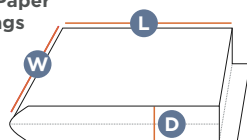

Paper Mailing Bag Comparison Chart

PAPER MAILING BAGS - SORTED BY SIZE				STYLE		CLOSURE		PAPER		ROYAL MAIL	QTY
	Item	Description	Size W x D x L	Block Bottom*	Side Gusset	Self-adhesive strip	Double adhesive strip	Single	Double ply 70gsm	Small Parcel	Box Qty
Small	PAS112	Standard paper mailer	190x50x300		X	X		X		X	400
	PAS312	Premier paper mailing bag	190x50x300	X	X	X		X		X	300
	PAS313DR	Premier D&R paper mailing bag	190x50x300	X	X	X	X	X		X	300
	PAS114	Standard paper mailer	250x50x353		X	X		X		X	400
	PAS314	Premier paper mailing bag	250x50x353	X	X	X		X		X	300
	PAS354	Grass paper mailing bag	250x50x353	X	X	X		X		X	300
Medium	PAS116	Standard paper mailer	260x70x410		X	X		X		X	400
	PAS316	Premier paper mailing bag	260x70x410	X	X	X		X		X	300
	PAS200	Paper sack self adh strip	255x75x415		X	X			X		200
Large	PAS118	Standard paper mailer	300x80x430		X	X		X		X	250
	PAS358	Grass paper mailing bag	300x80x430	X	X	X		X		X	200
	PAS319DR	Premier D&R paper mailing bag	300x80x430	X	X	X	X	X		X	300
	PAS324DR	Premier D&R paper mailing bag	320x100x500	X	X	X	X	X			175
X Large	PAS202	Paper sack, self adh strip	330x100x595		X	X			X		200
	PAS129	Standard paper mailer	360x100x560		X	X		X			250
	PAS329	Premier paper mailing bag	360x100x560	X	X	X		X			200
	PAS330DR	Premier D&R paper mailing bag	360x100x560	X	X	X	X	X (120gsm)			200
	PAS134	Standard paper mailer	400x100x630		X	X		X			200
XX Large	PAS204	Paper sack, self adh strip	420x215x910		X	X			X		200

*Bags with block bottoms are larger than similar sized bags which only have side gusset

PAS1
Standard Paper
Mailing Bags

PAS2
Paper Sacks

PAS3
Grass Paper
Mailing Bags

PAS3
Premier Paper
Mailing Bag