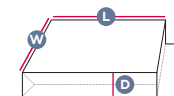

PAS3
Paper Mailing Bag